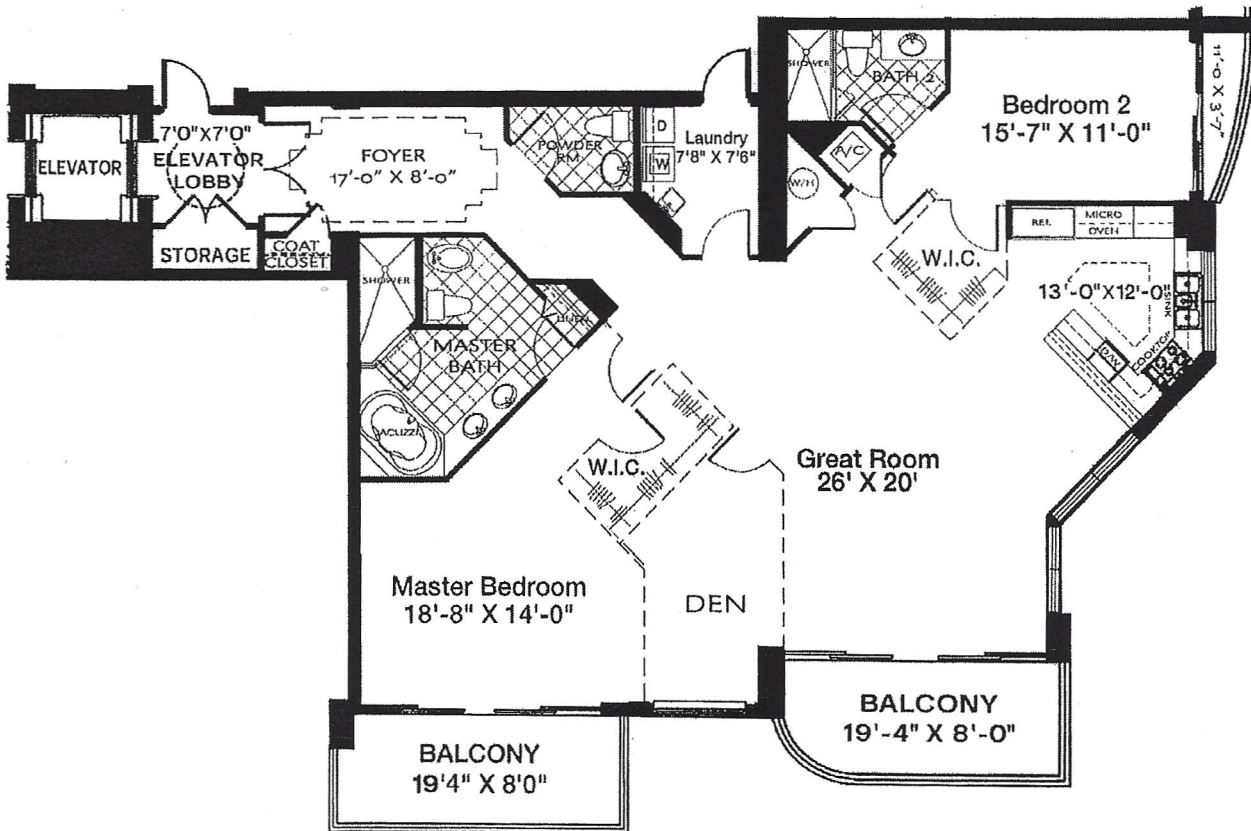

Le Club

North

2 Bedrooms, 2 1/2 Baths
 Area A/C 2,140 sq ft
 Terrace 310 sq ft
 Total Area 2,450 sq ft

Loft 01

The information provided herein, including, but not limited to, room dimensions and square footage is from sources considered to be reliable. However the information has not been verified and is not warranted. If the information provided herein is deemed important, a prospective purchaser should independently verify all the information prior to entering into a contract to purchase.