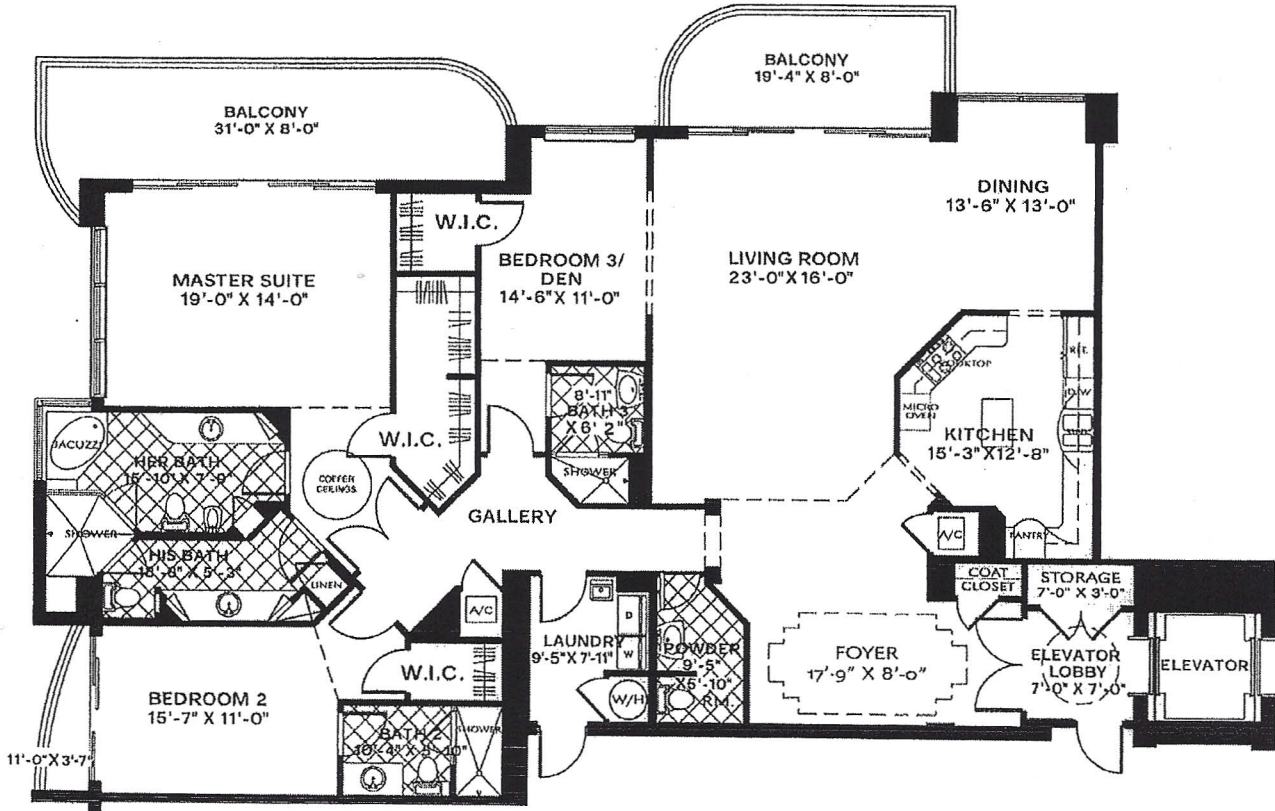

Le Club

3 Bedrooms, 4 1/2 Baths
 Area A/C 2,630 sq ft
 Terrace 415 sq ft
 Total Area 3,045 sq ft

Sunrise South
 03

Actual floor plan is a mirror image of the one shown.

The Information provided herein, including, but not limited to, room dimensions and square footage is from sources considered to be reliable. However the Information has not been verified and is not warranted. If the information provided herein is deemed important, a prospective purchaser should independently verify all the information prior to entering into a contract to purchase.