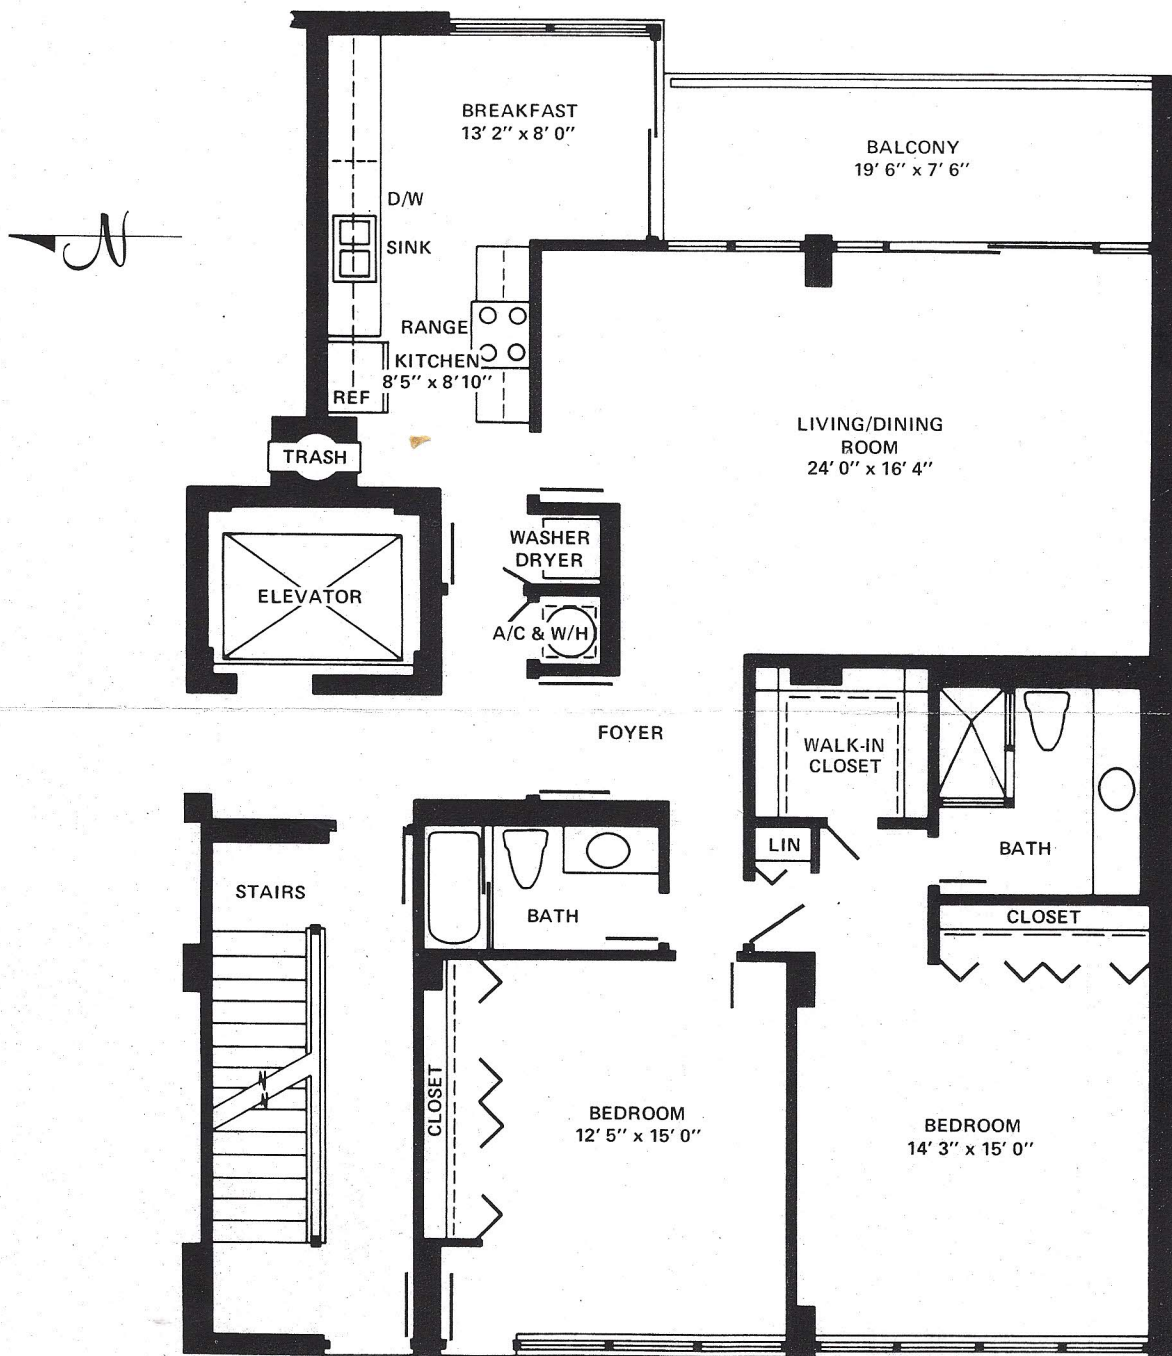

INTRACOASTAL WATERWAY

APARTMENT B

Every Apartment Home Includes:

- 2 Bedroom, 2 Bath Units, Including Living/Dining Room, Breakfast Area in Kitchen
- Floor-to-Ceiling Tinted Tempered Glass Window Walls
- Individually Controlled Central Air Conditioning and Heating
- Total Electric Kitchens, Self-Cleaning Oven and Range, Refrigerator with Chilled Water and Ice Dispenser
- Oak Kitchen Cabinets
- Decorator-Coordinated Marble Baths
- Built-in Custom Cabinets and Vanities
- Gold Tone Appointments in Baths