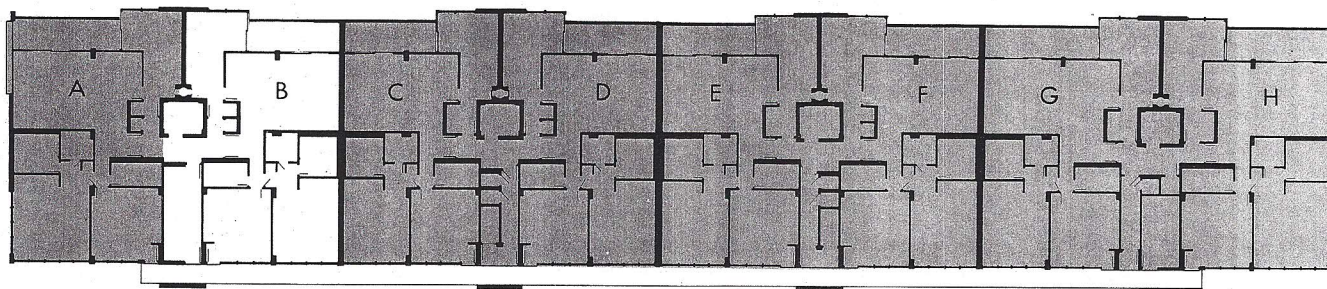

INTRACOASTAL WATERWAY

APARTMENT B

Every Apartment Home Includes:

- 2 Bedroom, 2 Bath Units, Including Living/Dining Room, Breakfast Area in Kitchen
- Floor-to-Ceiling Tinted Tempered Glass Window Walls
- Individually Controlled Central Air Conditioning and Heating
- Total Electric Kitchens, Self-Cleaning Oven and Range, Refrigerator with Chilled Water and Ice Dispenser
- Oak Kitchen Cabinets
- Decorator-Coordinated Marble Baths
- Built-in Custom Cabinets and Vanities
- Gold Tone Appointments in Baths